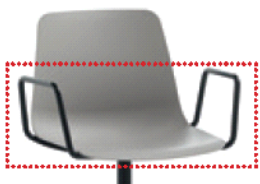

VAR0047 Polished \$1,011

Swivel chair with 4 spoke swivel base in cast aluminum alloy and casters.

VAR0045 Black/White \$1,050

VAR0045 Polished \$957

Varya Task

Manufacturer: Inclass, Spain

Product Code	Base	Description	Price	G2/COM	G3	G4	G5	G6	G7	G10
--------------	------	-------------	-------	--------	----	----	----	----	----	-----

Swivel chair with 4 spoke swivel base in cast aluminum alloy.

VAR0040		Black/White	\$1,020							
VAR0040		Polished	\$954							

Swivel chair with 4 spoke swivel base in round steel rod.

VAR0050		Colours M1	\$891							
VAR0050		Colours M2	\$921							
VAR0050		Chrome	\$1,020							